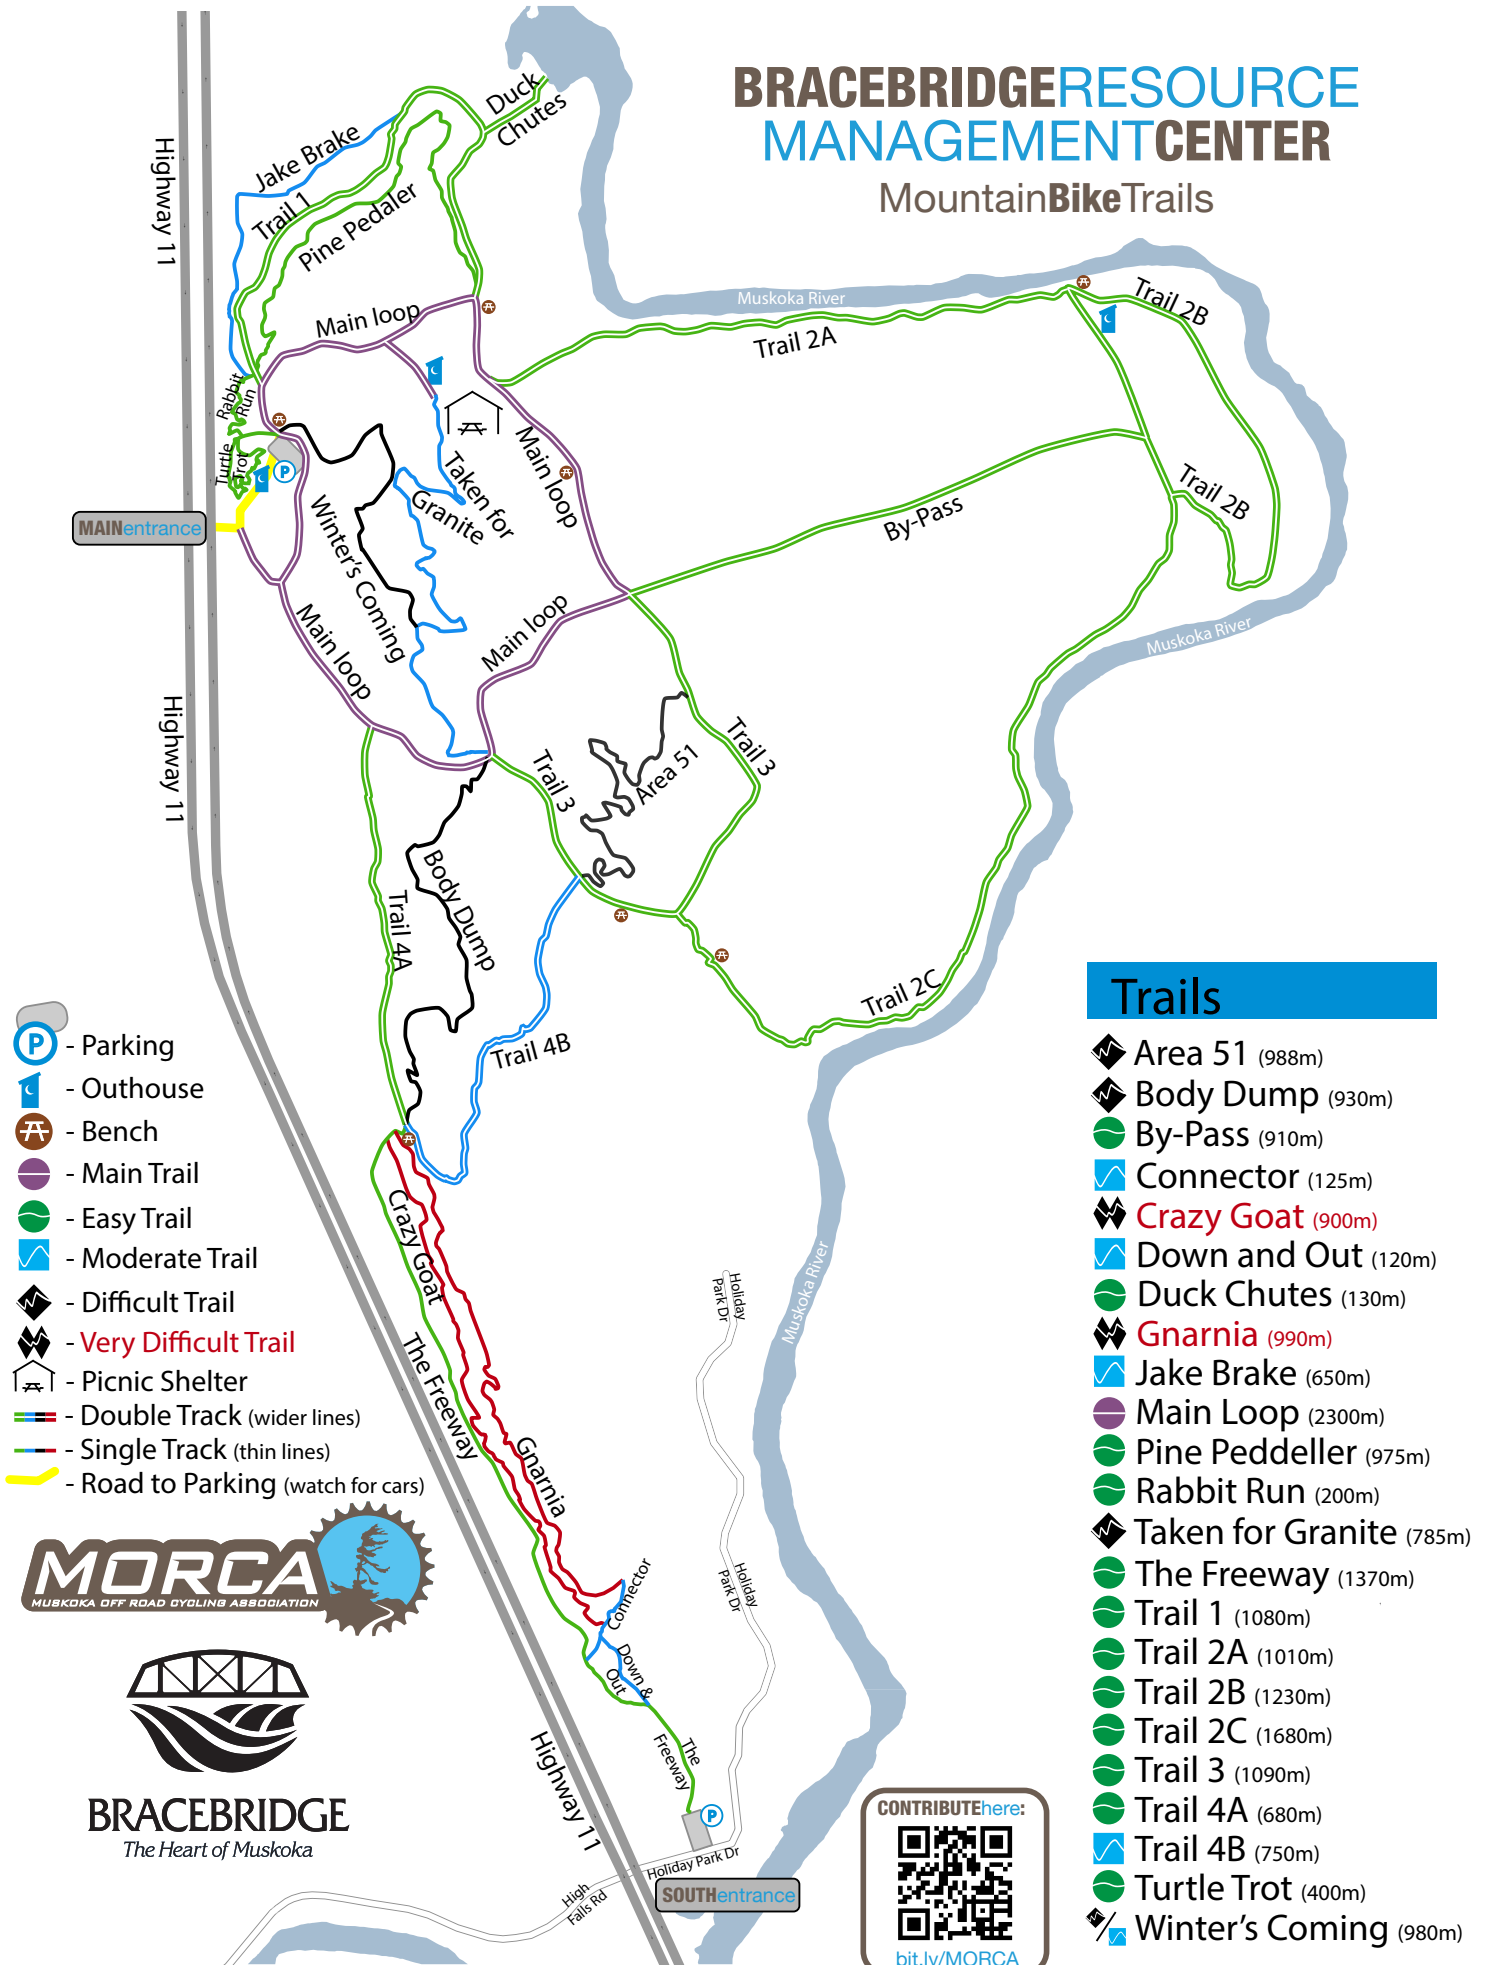

BRACEBRIDGE RESOURCE MANAGEMENT CENTER

MountainBike Trails

- Parking
- Outhouse
- Bench
- Main Trail
- Easy Trail
- Moderate Trail
- Difficult Trail
- Very Difficult Trail
- Picnic Shelter
- Double Track (wider lines)
- Single Track (thin lines)
- Road to Parking (watch for cars)

Trails

- Area 51 (988m)
- Body Dump (930m)
- By-Pass (910m)
- Connector (125m)
- Crazy Goat (900m)
- Down and Out (120m)
- Duck Chutes (130m)
- Gnarria (990m)
- Jake Brake (650m)
- Main Loop (2300m)
- Pine Peddler (975m)
- Rabbit Run (200m)
- Taken for Granite (785m)
- The Freeway (1370m)
- Trail 1 (1080m)
- Trail 2A (1010m)
- Trail 2B (1230m)
- Trail 2C (1680m)
- Trail 3 (1090m)
- Trail 4A (680m)
- Trail 4B (750m)
- Turtle Trot (400m)
- Winter's Coming (980m)